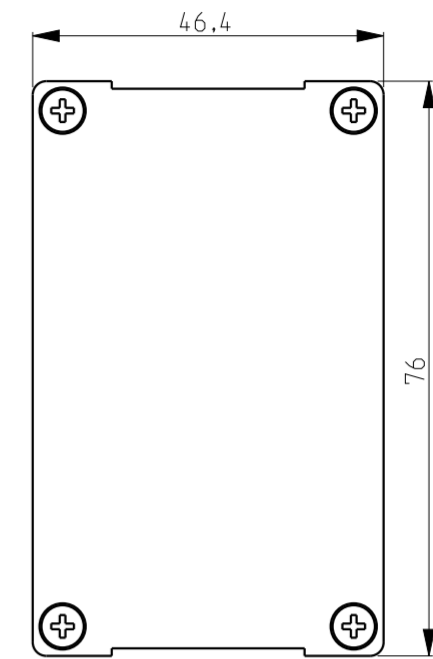

SCALE 2:1

Material: aluminum  
 Finish: sandblasted or brushed  
 Coating: anodized  
 Color: black

INDEX	CHANGE	DESCRIPTION OF MODIFICATION	DATE	NAME
00		ARTICLE CREATION	08/05/20	NIME
ALL DIMENSIONS ARE IN MM General Tolerances ISO2768mK				
PROJECTION SYMBOL 		SCALE	MATERIAL	WEIGHT (Kg)
Dim. 0.5 30 120 315 Tol. ±0.2 ±0.3 ±0.5 ±0.8		1:1		
Dim. 30 120 315 1000 Tol. ±0.2 ±0.3 ±0.5 ±0.8 ±0.15 ±0.25 ±0.05		PART NAME H09-76W46H100L PROJECT ALUMINUM HOUSING SET		
METRON TECHNICS			D1001437	
SHEET 1 OF 1				A2