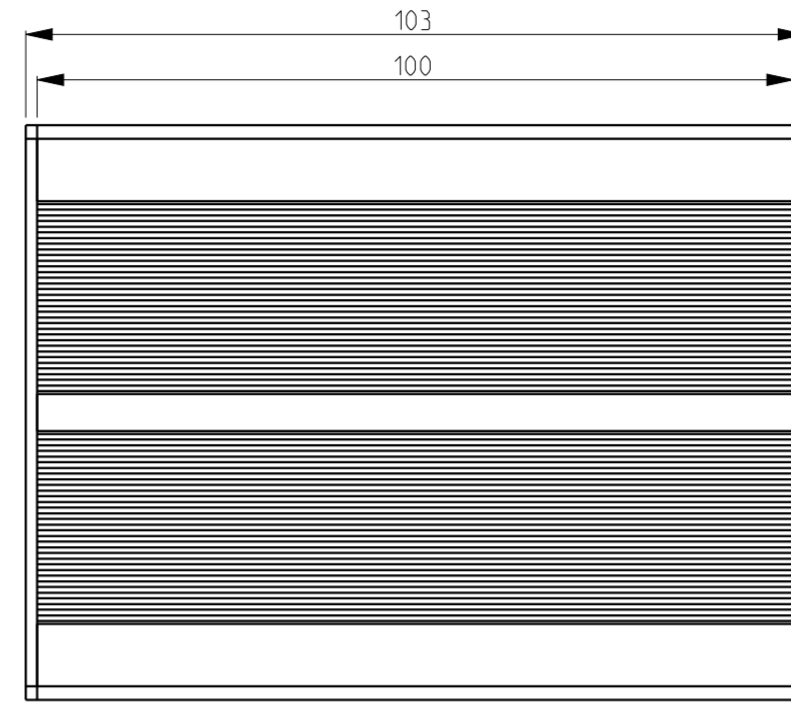

SCALE 2:1

Material: aluminum  
 Finish: sandblasted or brushed  
 Coating: anodized  
 Color: black

INDEX	CHANGE	DESCRIPTION OF MODIFICATION	DATE	NAME
00		ARTICLE CREATION	08/05/20	NIME
ALL DIMENSIONS ARE IN MM General Tolerances ISO2768mK				
PROJECTION SYMBOL 		SCALE	MATERIAL	WEIGHT (Kg)
Dim. 0.5 30 120 315 Tol. ±0.2 ±0.3 ±0.5 ±0.8		1:1		
Dim. 30 120 315 1000 Tol. ±0.2 ±0.3 ±0.5 ±0.8 ±0.15 ±0.25 ±0.05		PART NAME H09-76W46H100L PROJECT ALUMINUM HOUSING SET		
METRON TECHNICS			D1001437	
SHEET 1 OF 1				A2