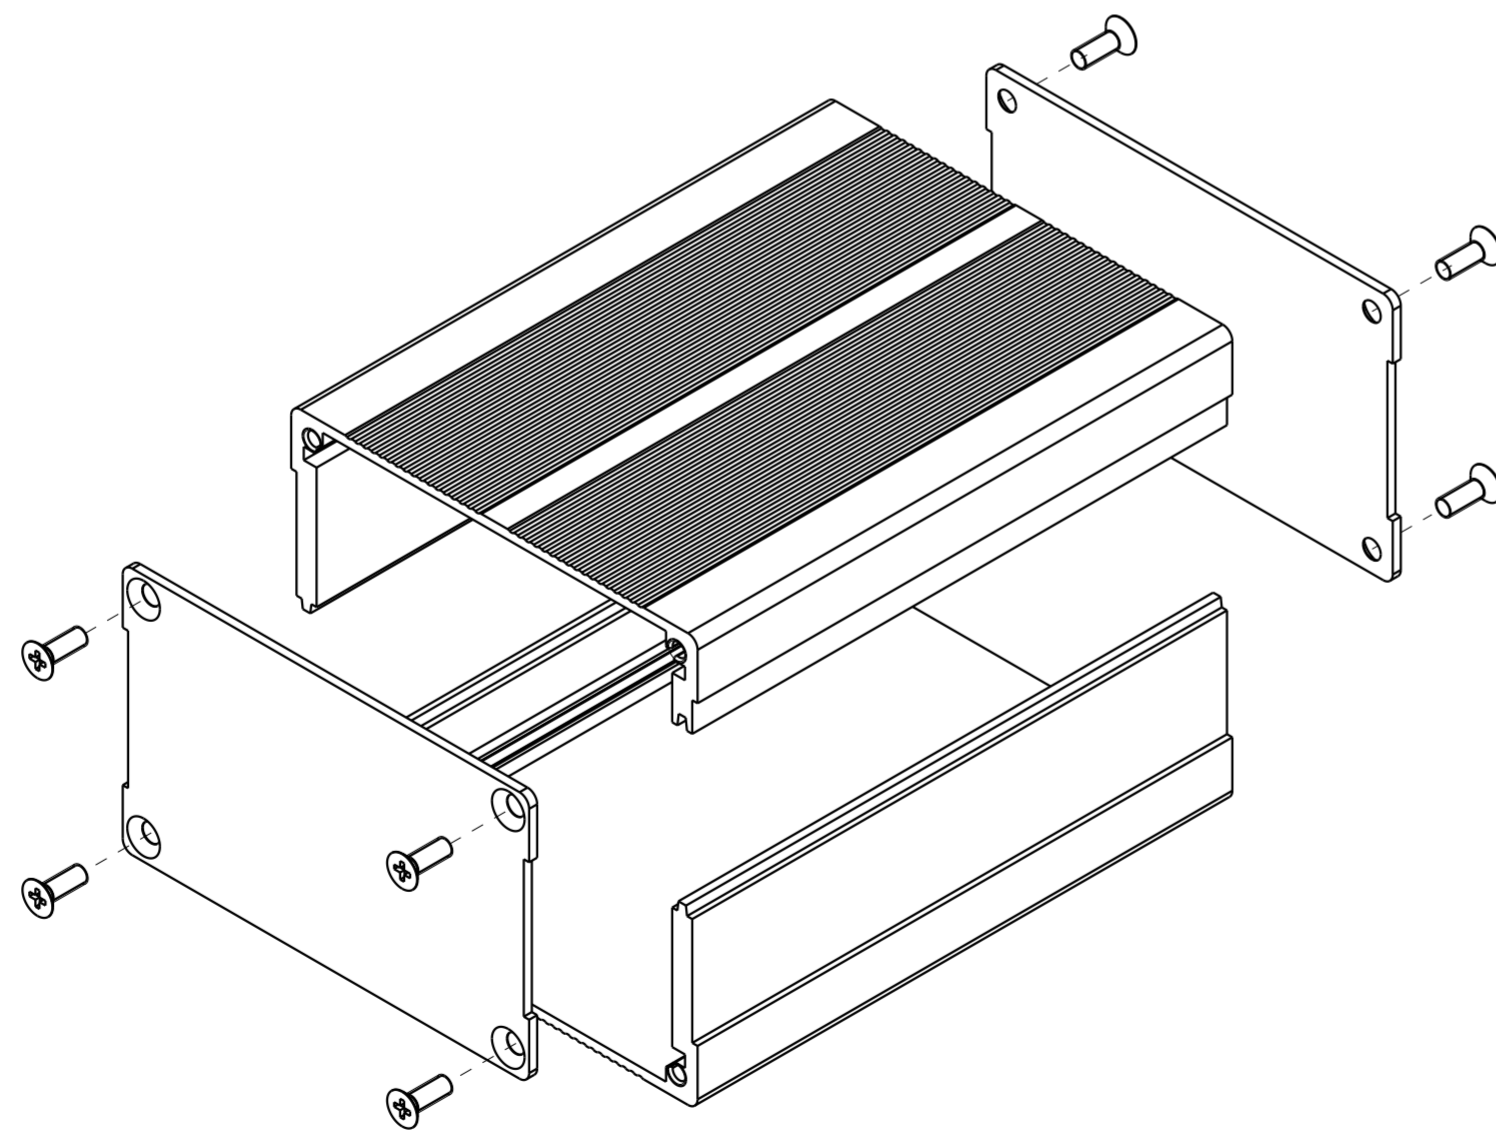

SCALE 2:1

Material: aluminum  
 Finish: sandblasted or brushed  
 Coating: anodized  
 Color: black

INDEX	CHANGE	DESCRIPTION OF MODIFICATION	DATE	NAME
00		ARTICLE CREATION	08/05/20	NIME
ALL DIMENSIONS ARE IN MM General Tolerances ISO2768mK				
PROJECTION SYMBOL 		SCALE	MATERIAL	WEIGHT (Kg)
Dim. 0.5 30 120 315 Tol. ±0.2 ±0.3 ±0.5 ±0.8		1:1		
Dim. 30 120 315 1000 Tol. ±0.2 ±0.3 ±0.5 ±0.8 ±0.15 ±0.25 ±0.05		PART NAME H09-76W46H100L PROJECT ALUMINUM HOUSING SET		
METRON TECHNICS			D1001437	
SHEET 1 OF 1				A2